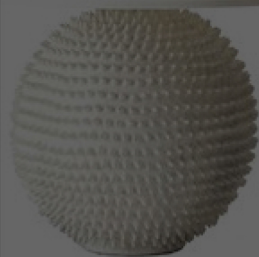

# PERISCOPE

- The Archytas Round Lamp, available in a Titanium White or Aged Bronze finish, is new from Gregorius Pineo. [gregoriuspineo.com](http://gregoriuspineo.com)

Troscan's Edmund Credenza has lattice siding doors and a lacquer interior available in different hues. [troscandesign.com](http://troscandesign.com)

- Holly Hunt debuts new bronze sconces by Stefan Gulassa, including Artemis. [hollyhunt.com](http://hollyhunt.com)

The cast-bronze base of Jiun Ho's Hwang Dining Table takes inspiration from trees in the Zimbabwean savannah; lacquer or wood top. [junho.com](http://junho.com)